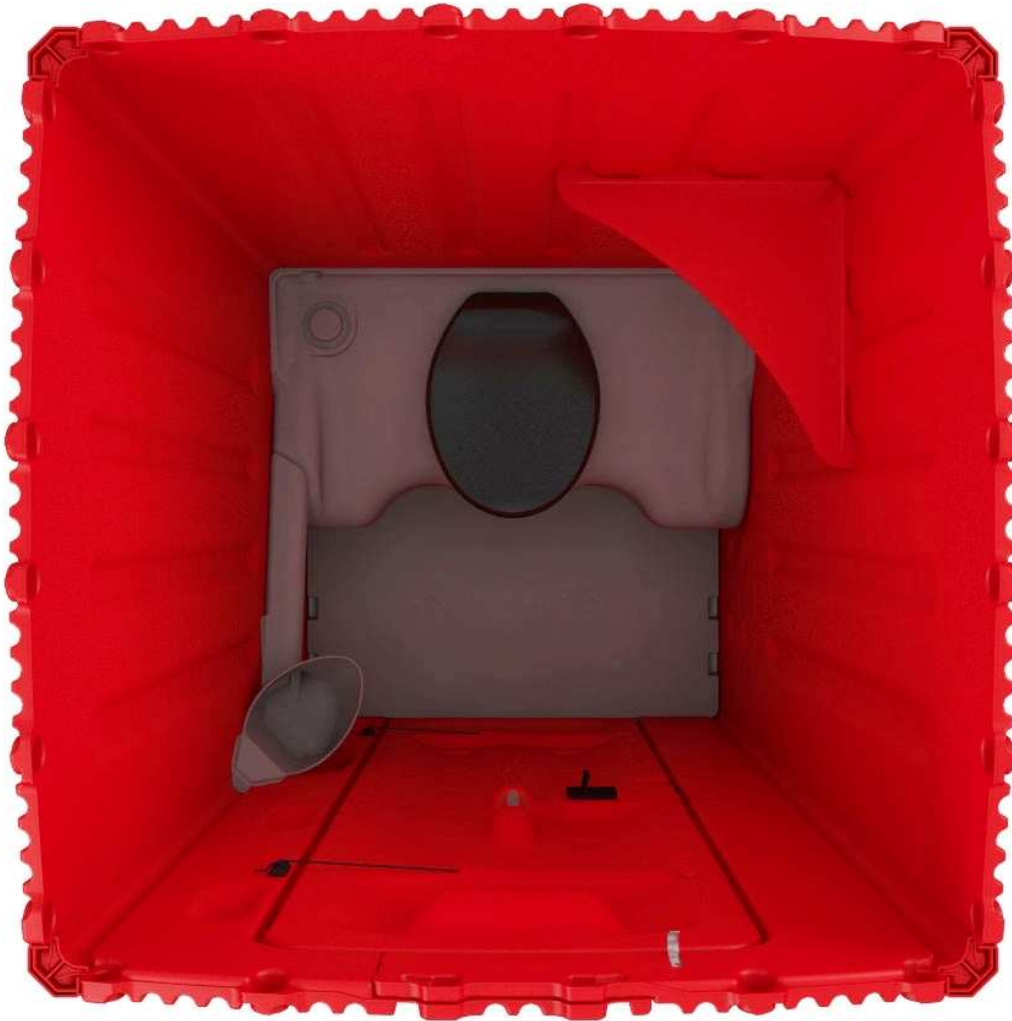

## MAJOR FEATUERS / BENIFITS

- ❖ Cyclonic roof ventilation/ no screen
- ❖ Patent applied for Illumaroom™ lighting feature
- ❖ 2X roof tie down grooves
- ❖ Corner hand holds
- ❖ Patent pending advertising system
- ❖ Door locking hasp
- ❖ Gender indicator
- ❖ 2 Roll paper holder
- ❖ Hover Handle
- ❖ Base toe restraint
- ❖ Stake down holes
- ❖ Deck side drains
- ❖ Rotomolded base
- ❖ Life time door hinges
- ❖ EZ clean tank W/6" sump
- ❖ Blow molded walls
- ❖ 2 door closure cables
- ❖ Coat Hook
- ❖ Oversized Mirror
- ❖ Optional Recirculating flush

## PRODUCT DATA: ( subject to change)

- ❖ Weight: 195
- ❖ Height: 92in
- ❖ Depth 48in (front to rear at base)
- ❖ Width 44in (at base)
- ❖ Door opening Width: 25in
- ❖ Door opening Height: 75in
- ❖ Tank Cap: 65